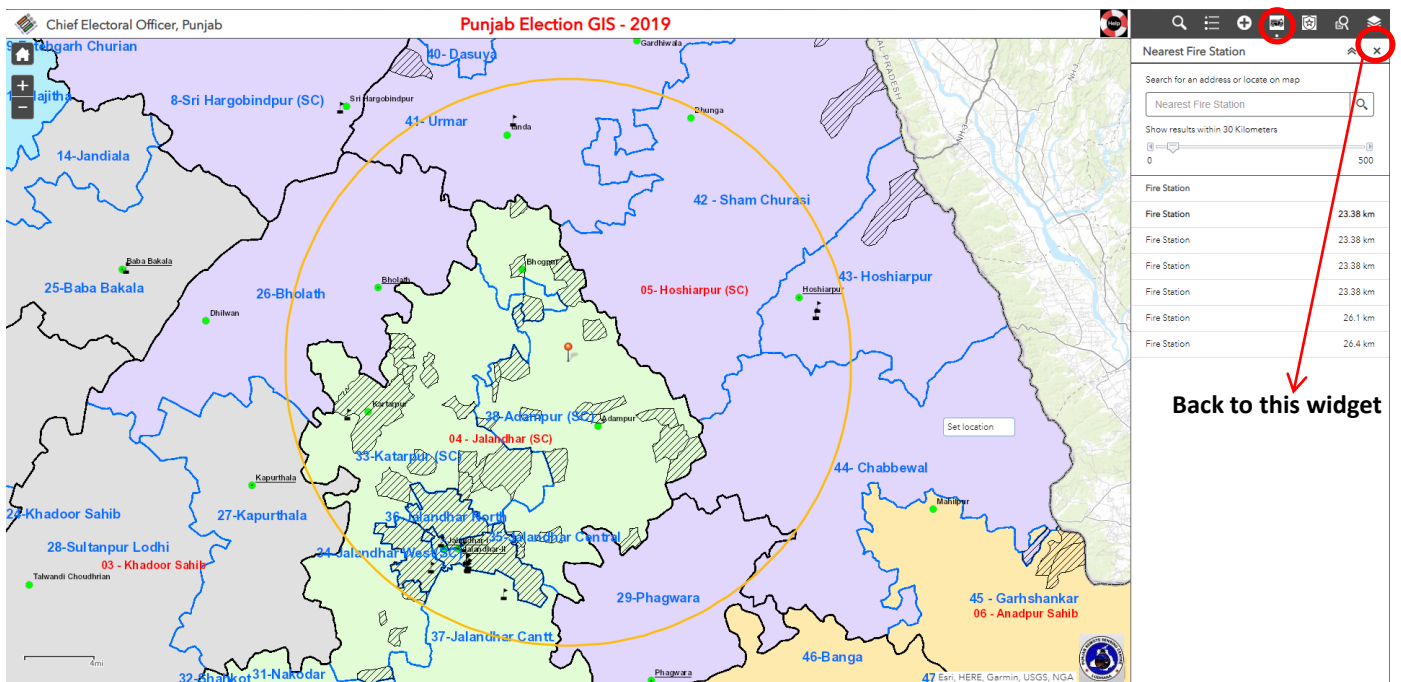

- Select the PC Name and click on  Button on the top. For example, I want to select **Hoshiarpur PC**, I will type ho... , similar name options will be displayed, click on **Hoshiarpur (SC)** to select it and click on the Search Button on the left. Similarly to select Gurdaspur, type Gur..., similar name options for Gurdaspur will be displayed in the dropdown list. Select it. The selected PC will be zoomed and displayed. Then, click on the X (Clear Search) to see the Parliamentary Constituencies.

- Click any Polling station to show detail in Info Window

2) To View The Legend of the Map

- Click on  button on Top second right side of the map to view the Legend (Symbolology of various features in GIS Layer/Layers).
- To back main menu, Click on  icon on right pane

3) Near Me Medical Facilities

- Click on  button to see Nearest Medical Facilities around a desired location. Click anywhere on the map where you wish to see the Medical Facilities (Hospitals, Health Centre, Ambulance) in surrounding areas. Scroll the slider on the right pane to see the desired Medical Facilities.
- To click  this icon to back the widget.

4) Near Me Fire Station

- Click on  button to see Nearest Fire station around a desired location. Click anywhere on the map where you wish to see the Fire Station in surrounding areas. Scroll the slider in the right pane to see the desired Fire Station.
- To click  this icon to back the widget.