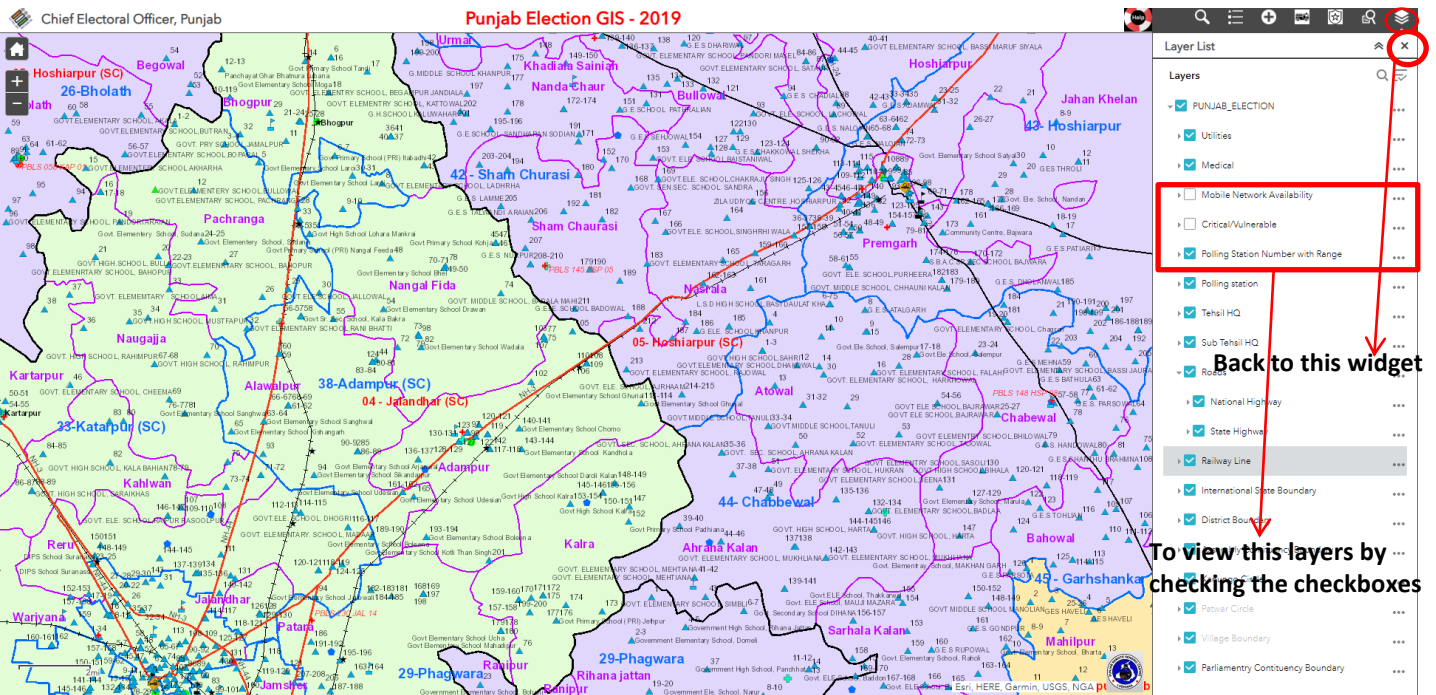

On the right pane the facilities and (number of facilities in bracket) will be displayed. For example, there are some Fire Station available within a distance of 30 Km. To see the details of Fire Station, click on “Fire Station” and it shows the Nearest Fire Station.

Now click on the First Fire Station, it will be selected on the map and its details will be displayed in the right pane.

5) Near Me Police Station

- Click on  button to see Nearest Police station and Police HQ around a desired location. Click anywhere on the map where you wish to see the Police Station in surrounding areas. Scroll the slider on the right pane to see the desired Police Station.
- To click  this icon to back the widget.

6) Find Assembly/Parliamentary Constituencies

- Click on  button on Top right of the map to **Search Assembly Constituency and Parliamentary Constituency.**

It will show the Results for Assembly Constituencies on the right Pane of Map Window and they will also be Highlighted with in the Map. Now click on any Assembly Constituency in the right Pane to get its location.

7) To View GIS Layers

- Click on  button on the Top last corner of the map to view the GIS Layers.
- Back on Main Menu, Click on  icon.

- These GIS Layers may be **ON** or **OFF** by **Checking** or **Unchecking** the Check Box
- Mobile Network Availability, Critical / Vulnerable and Polling Station Number with Range layers are by default set to OFF, To view the same, ON the layers by checking the checkbox.
- Polling Station Number with Range layer set to ON, To view the Range of Polling Stations.
- Click on any Polling Station, Mobile Network Availability and Critical / Vulnerable to see the details.
- + or – buttons on the Top Left corner may be used to Zoom or Unzoom the map.