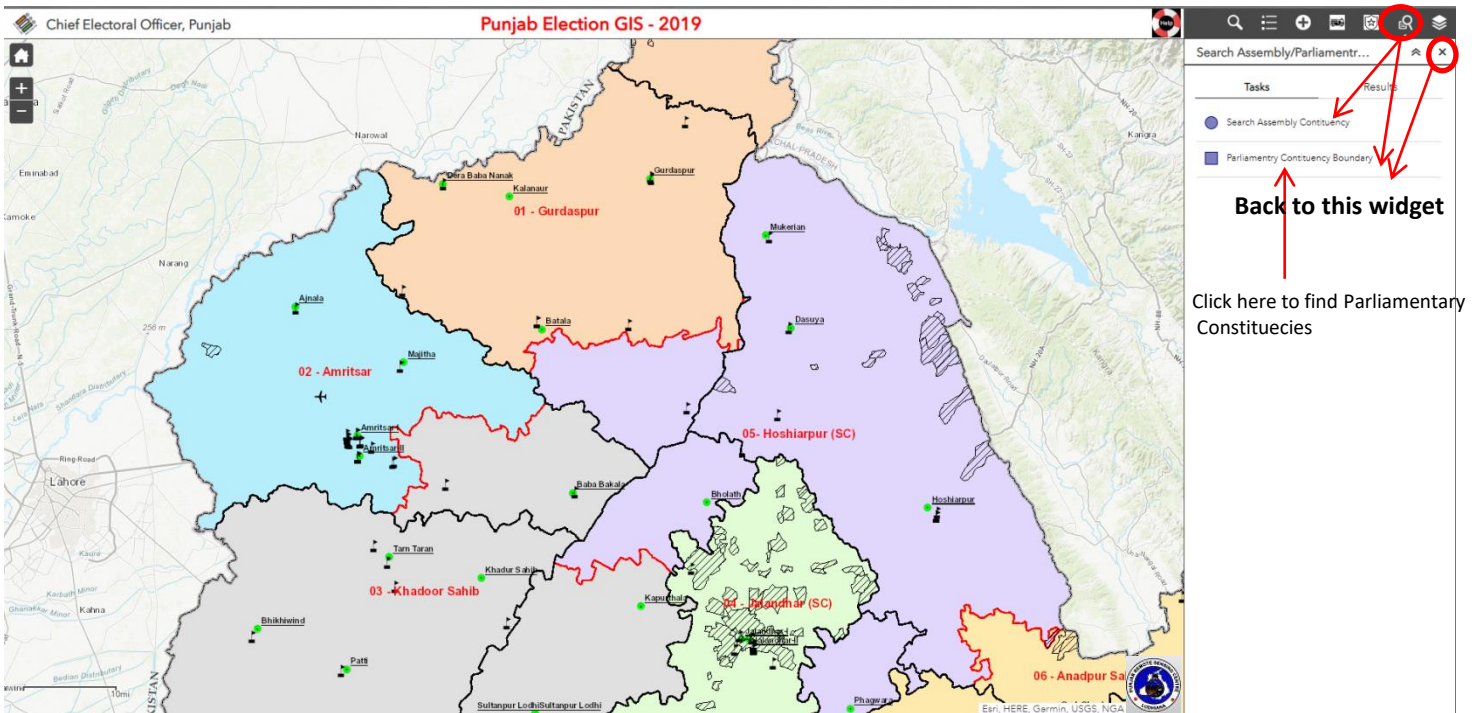

On the right pane the facilities and (number of facilities in bracket) will be displayed. For example, there are some Fire Station available within a distance of 30 Km. To see the details of Fire Station, click on “Fire Station” and it shows the Nearest Fire Station.

Now click on the First Fire Station, it will be selected on the map and its details will be displayed in the right pane.

5) Near Me Police Station

- Click on  button to see Nearest Police station and Police HQ around a desired location. Click anywhere on the map where you wish to see the Police Station in surrounding areas. Scroll the slider on the right pane to see the desired Police Station.
- To click  this icon to back the widget.

6) Find Assembly/Parliamentary Constituencies

- Click on  button on Top right of the map to **Search Assembly Constituency and Parliamentary Constituency.**

It will show the Results for Assembly Constituencies on the right Pane of Map Window and they will also be Highlighted with in the Map. Now click on any Assembly Constituency in the right Pane to get its location.

7) To View GIS Layers

- Click on  button on the Top last corner of the map to view the GIS Layers.
- Back on Main Menu, Click on  icon.

- These GIS Layers may be **ON** or **OFF** by **Checking** or **Unchecking** the Check Box
- Mobile Network Availability, Critical / Vulnerable and Polling Station Number with Range layers are by default set to OFF, To view the same, ON the layers by checking the checkbox.
- Polling Station Number with Range layer set to ON, To view the Range of Polling Stations.
- Click on any Polling Station, Mobile Network Availability and Critical / Vulnerable to see the details.
- + or – buttons on the Top Left corner may be used to Zoom or Unzoom the map.