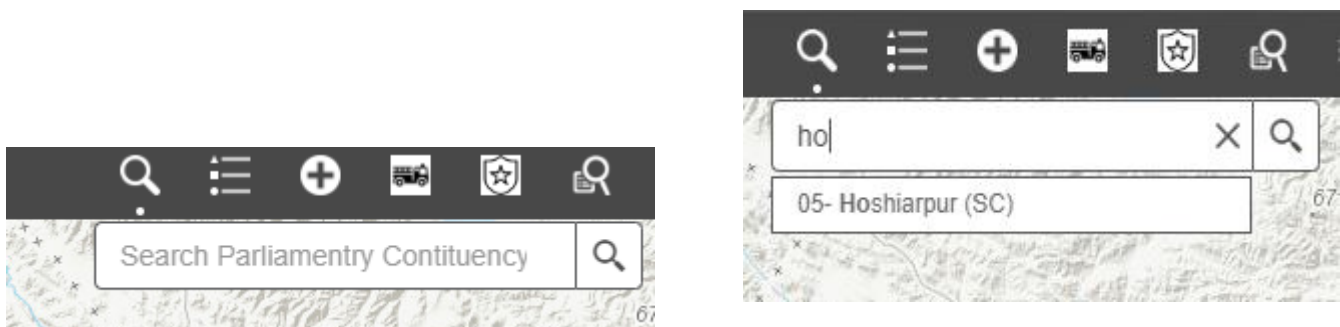

Web GIS Application for Election GIS

URL : <https://gis-prsc.punjab.gov.in/ElectionGIS/>

1) Search Parliamentary Constituency (PC)

Click on  **Search Button** on top left of right side in the map and type “Name of the Parliamentary Constituency”.

- Select the PC Name and click on  Button on the top. For example, I want to select **Hoshiarpur PC**, I will type ho... , similar name options will be displayed, click on **Hoshiarpur (SC)** to select it and click on the Search Button on the left. Similarly to select Gurdaspur, type Gur..., similar name options for Gurdaspur will be displayed in the dropdown list. Select it. The selected PC will be zoomed and displayed. Then, click on the X (Clear Search) to see the Parliamentary Constituencies.