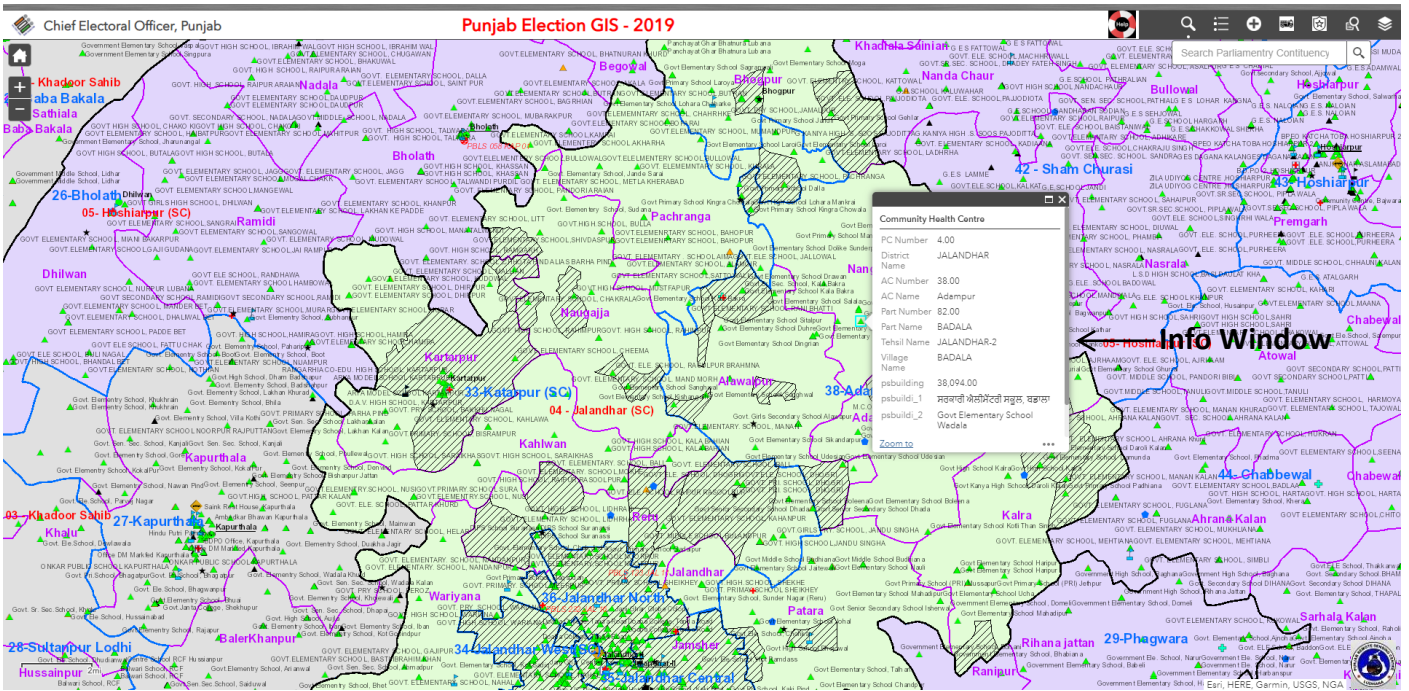

Web GIS Application for Election GIS

URL : <https://gis-prsc.punjab.gov.in/ElectionGIS/>

1) Search Parliamentary Constituency (PC)

Click on  **Search Button** on top left of right side in the map and type “Name of the Parliamentary Constituency”.

- Select the PC Name and click on  Button on the top. For example, I want to select **Hoshiarpur PC**, I will type ho... , similar name options will be displayed, click on **Hoshiarpur (SC)** to select it and click on the Search Button on the left. Similarly to select Gurdaspur, type Gur..., similar name options for Gurdaspur will be displayed in the dropdown list. Select it. The selected PC will be zoomed and displayed. Then, click on the X (Clear Search) to see the Parliamentary Constituencies.

- Click any Polling station to show detail in Info Window

2) To View The Legend of the Map

- Click on  button on Top second right side of the map to view the Legend (Symbolology of various features in GIS Layer/Layers).
- To back main menu, Click on  icon on right pane

3) Near Me Medical Facilities

- Click on  button to see Nearest Medical Facilities around a desired location. Click anywhere on the map where you wish to see the Medical Facilities (Hospitals, Health Centre, Ambulance) in surrounding areas. Scroll the slider on the right pane to see the desired Medical Facilities.
- To click  this icon to back the widget.