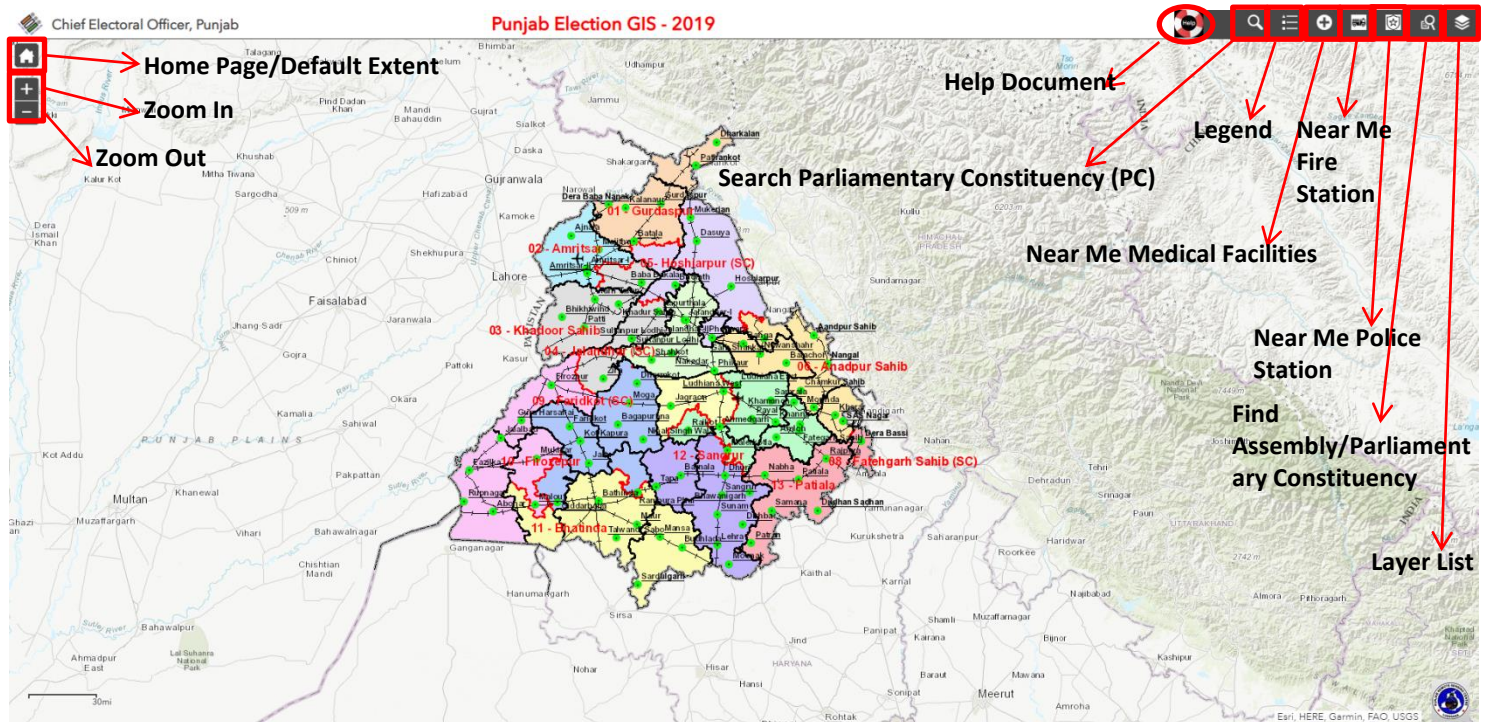

Web GIS Application for Election GIS

URL : <https://gis-prsc.punjab.gov.in/ElectionGIS/>

1) Search Parliamentary Constituency (PC)

Click on  **Search Button** on top left of right side in the map and type “Name of the Parliamentary Constituency”.

- Select the PC Name and click on  Button on the top. For example, I want to select **Hoshiarpur PC**, I will type ho... , similar name options will be displayed, click on **Hoshiarpur (SC)** to select it and click on the Search Button on the left. Similarly to select Gurdaspur, type Gur..., similar name options for Gurdaspur will be displayed in the dropdown list. Select it. The selected PC will be zoomed and displayed. Then, click on the X (Clear Search) to see the Parliamentary Constituencies.

- Click any Polling station to show detail in Info Window

2) To View The Legend of the Map

- Click on  button on Top second right side of the map to view the Legend (Symbolology of various features in GIS Layer/Layers).
- To back main menu, Click on  icon on right pane

3) Near Me Medical Facilities

- Click on  button to see Nearest Medical Facilities around a desired location. Click anywhere on the map where you wish to see the Medical Facilities (Hospitals, Health Centre, Ambulance) in surrounding areas. Scroll the slider on the right pane to see the desired Medical Facilities.
- To click  this icon to back the widget.