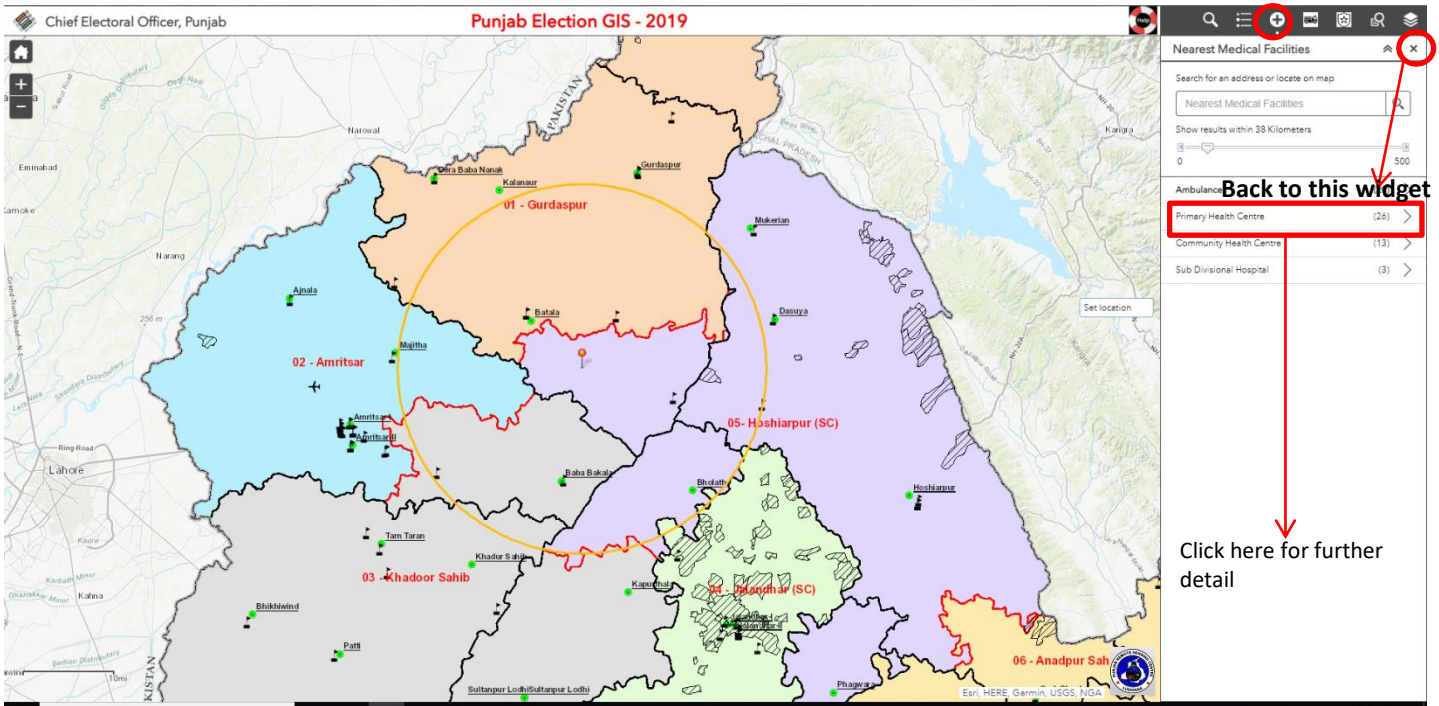

- Select the PC Name and click on  Button on the top. For example, I want to select **Hoshiarpur PC**, I will type ho... , similar name options will be displayed, click on **Hoshiarpur (SC)** to select it and click on the Search Button on the left. Similarly to select Gurdaspur, type Gur..., similar name options for Gurdaspur will be displayed in the dropdown list. Select it. The selected PC will be zoomed and displayed. Then, click on the X (Clear Search) to see the Parliamentary Constituencies.

- Click any Polling station to show detail in Info Window

2) To View The Legend of the Map

- Click on  button on Top second right side of the map to view the Legend (Symbolology of various features in GIS Layer/Layers).
- To back main menu, Click on  icon on right pane

3) Near Me Medical Facilities

- Click on  button to see Nearest Medical Facilities around a desired location. Click anywhere on the map where you wish to see the Medical Facilities (Hospitals, Health Centre, Ambulance) in surrounding areas. Scroll the slider on the right pane to see the desired Medical Facilities.
- To click  this icon to back the widget.

4) Near Me Fire Station

- Click on  button to see Nearest Fire station around a desired location. Click anywhere on the map where you wish to see the Fire Station in surrounding areas. Scroll the slider in the right pane to see the desired Fire Station.
- To click  this icon to back the widget.