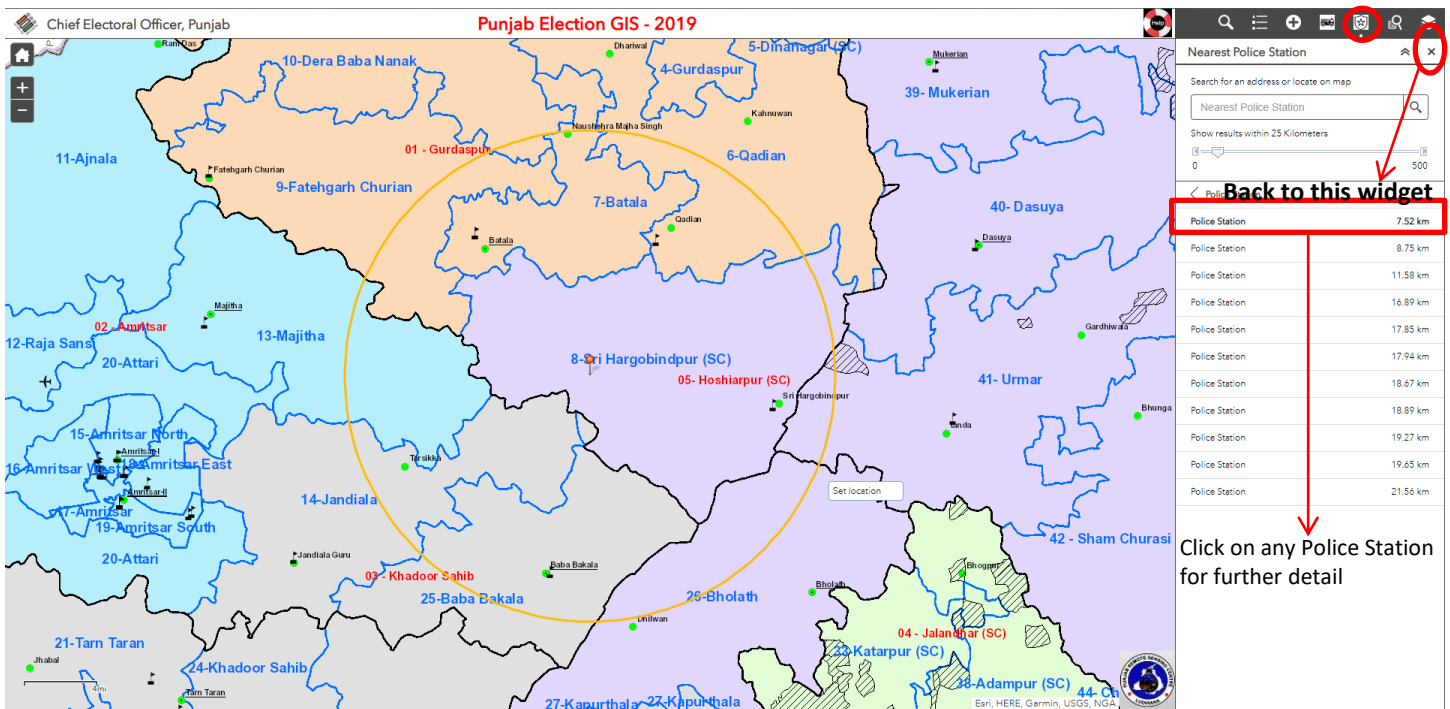

3) Near Me Medical Facilities

- Click on  button to see Nearest Medical Facilities around a desired location. Click anywhere on the map where you wish to see the Medical Facilities (Hospitals, Health Centre, Ambulance) in surrounding areas. Scroll the slider on the right pane to see the desired Medical Facilities.
- To click  this icon to back the widget.

4) Near Me Fire Station

- Click on  button to see Nearest Fire station around a desired location. Click anywhere on the map where you wish to see the Fire Station in surrounding areas. Scroll the slider in the right pane to see the desired Fire Station.
- To click  this icon to back the widget.

On the right pane the facilities and (number of facilities in bracket) will be displayed. For example, there are some Fire Station available within a distance of 30 Km. To see the details of Fire Station, click on “Fire Station” and it shows the Nearest Fire Station.

Now click on the First Fire Station, it will be selected on the map and its details will be displayed in the right pane.

5) Near Me Police Station

- Click on  button to see Nearest Police station and Police HQ around a desired location. Click anywhere on the map where you wish to see the Police Station in surrounding areas. Scroll the slider on the right pane to see the desired Police Station.
- To click  this icon to back the widget.