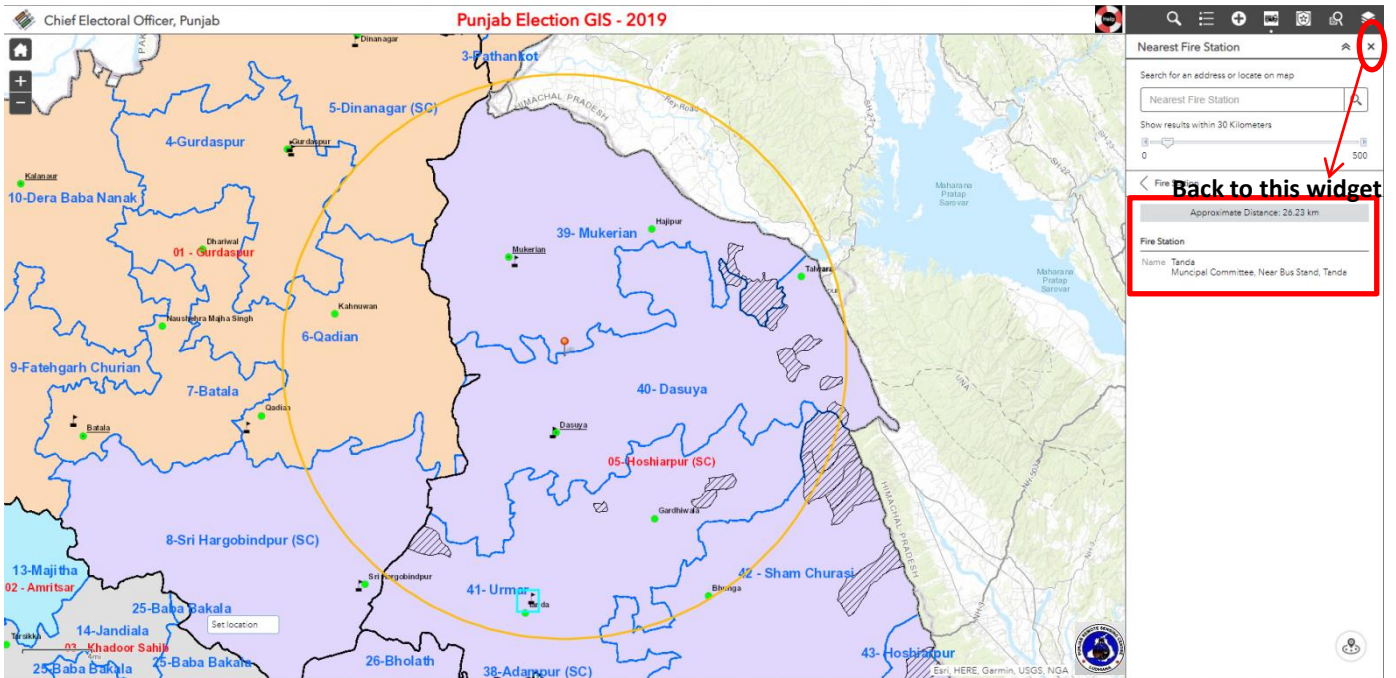

On the right pane the facilities and (number of facilities in bracket) will be displayed. For example, there are some Fire Station available within a distance of 30 Km. To see the details of Fire Station, click on “Fire Station” and it shows the Nearest Fire Station.