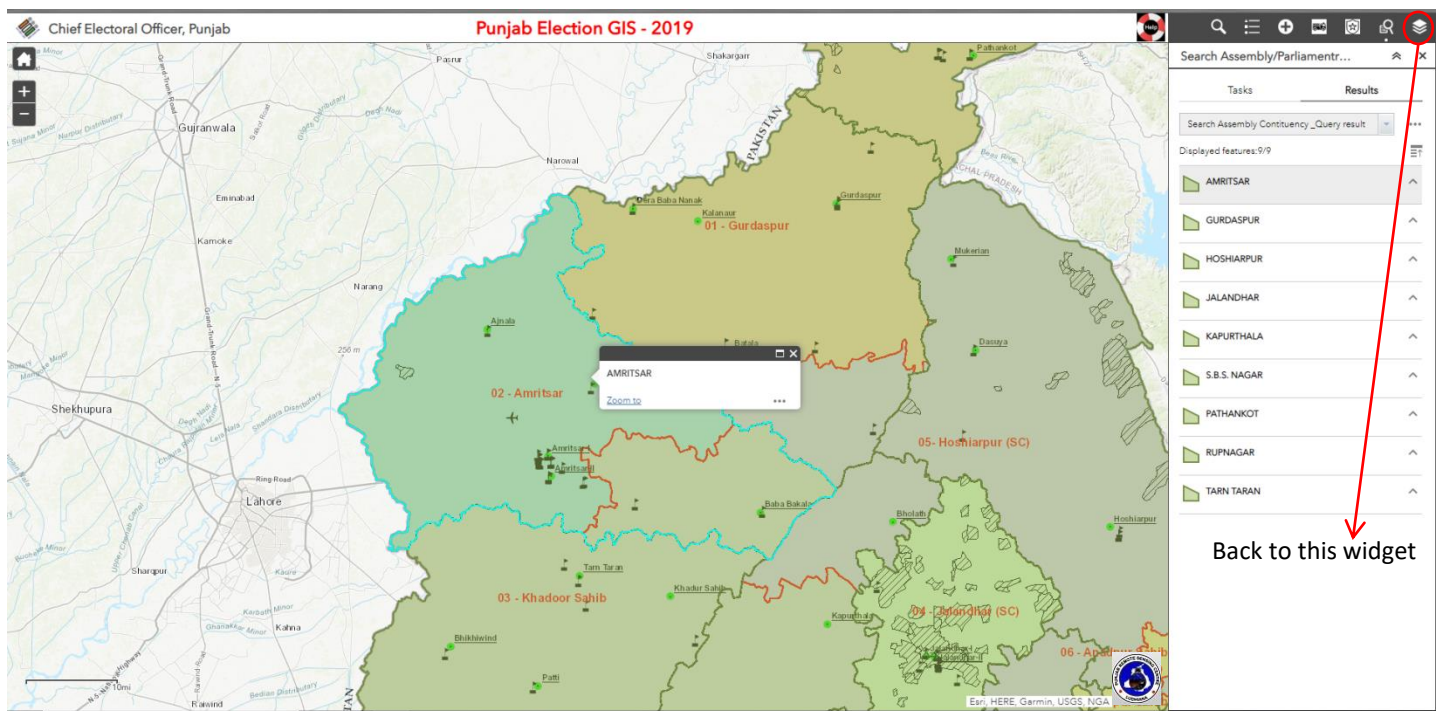

On the right pane the facilities and (number of facilities in bracket) will be displayed. For example, there are some Fire Station available within a distance of 30 Km. To see the details of Fire Station, click on “Fire Station” and it shows the Nearest Fire Station.

Now click on the First Fire Station, it will be selected on the map and its details will be displayed in the right pane.

5) Near Me Police Station

- Click on  button to see Nearest Police station and Police HQ around a desired location. Click anywhere on the map where you wish to see the Police Station in surrounding areas. Scroll the slider on the right pane to see the desired Police Station.
- To click  this icon to back the widget.

6) Find Assembly/Parliamentary Constituencies

- Click on  button on Top right of the map to **Search Assembly Constituency and Parliamentary Constituency.**

It will show the Results for Assembly Constituencies on the right Pane of Map Window and they will also be Highlighted with in the Map. Now click on any Assembly Constituency in the right Pane to get its location.

7) To View GIS Layers

- Click on  button on the Top last corner of the map to view the GIS Layers.
- Back on Main Menu, Click on  icon.

- These GIS Layers may be **ON** or **OFF** by **Checking** or **Unchecking** the Check Box
- Mobile Network Availability, Critical / Vulnerable and Polling Station Number with Range layers are by default set to OFF, To view the same, ON the layers by checking the checkbox.
- Polling Station Number with Range layer set to ON, To view the Range of Polling Stations.
- Click on any Polling Station, Mobile Network Availability and Critical / Vulnerable to see the details.
- + or – buttons on the Top Left corner may be used to Zoom or Unzoom the map.