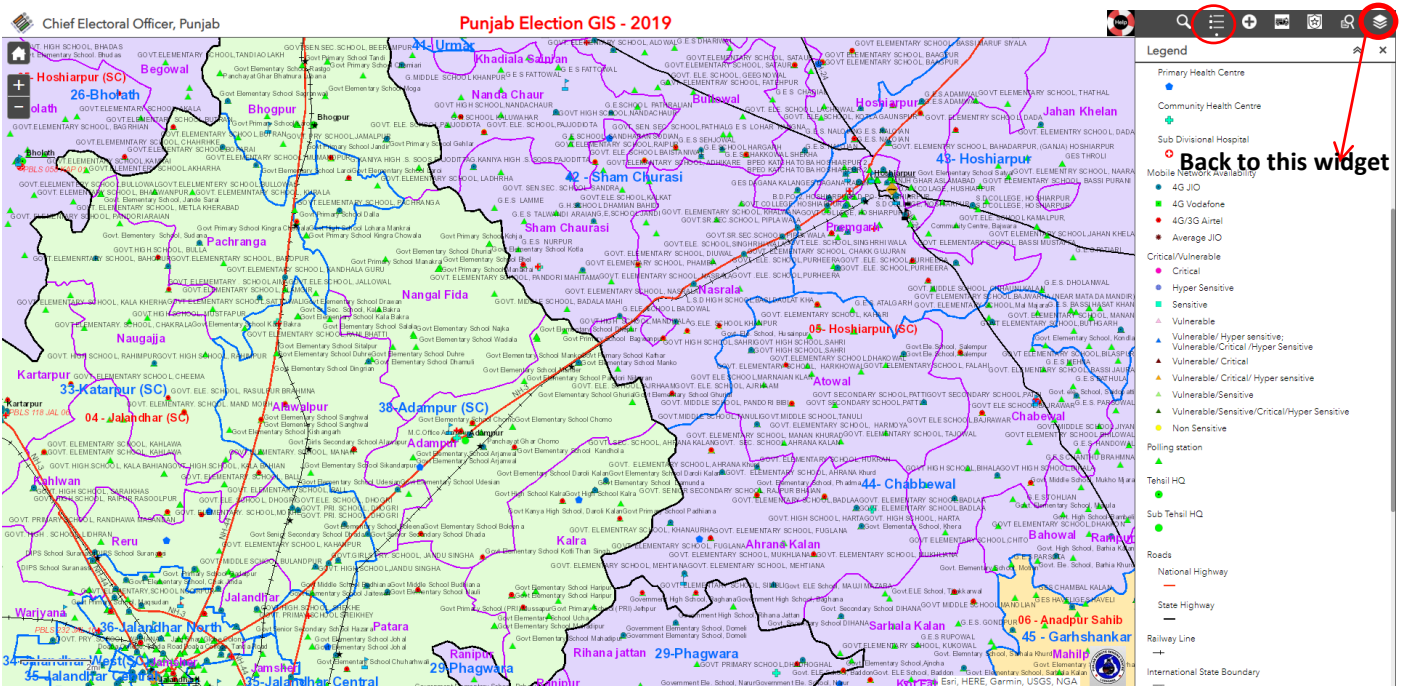

Web GIS Application for Election GIS

URL : <https://gis-prsc.punjab.gov.in/ElectionGIS/>

1) Search Parliamentary Constituency (PC)

Click on  **Search Button** on top left of right side in the map and type “Name of the Parliamentary Constituency”.

- Select the PC Name and click on  Button on the top. For example, I want to select **Hoshiarpur PC**, I will type ho... , similar name options will be displayed, click on **Hoshiarpur (SC)** to select it and click on the Search Button on the left. Similarly to select Gurdaspur, type Gur..., similar name options for Gurdaspur will be displayed in the dropdown list. Select it. The selected PC will be zoomed and displayed. Then, click on the X (Clear Search) to see the Parliamentary Constituencies.

- Click any Polling station to show detail in Info Window

2) To View The Legend of the Map

- Click on  button on Top second right side of the map to view the Legend (Symbolology of various features in GIS Layer/Layers).
- To back main menu, Click on  icon on right pane

3) Near Me Medical Facilities

- Click on  button to see Nearest Medical Facilities around a desired location. Click anywhere on the map where you wish to see the Medical Facilities (Hospitals, Health Centre, Ambulance) in surrounding areas. Scroll the slider on the right pane to see the desired Medical Facilities.
- To click  this icon to back the widget.